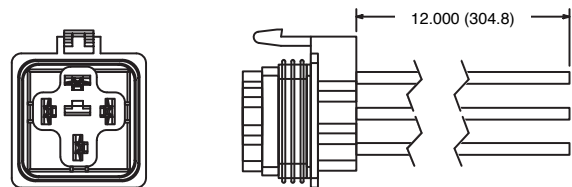

R95-190

4-Pin Weatherproof Automotive Socket w/Wire Leads

Features

- For Weatherproof R51 Series Relays
- 18 AWG Coil and 14 AWG Contacts
- 12 Inch Wire Leads

R95-191

5-Pin Weatherproof Automotive Socket w/Wire Leads

Features

- For Weatherproof R51 Series Relays
- 18 AWG Coil and 14 AWG Contacts
- 12 Inch Wire Leads