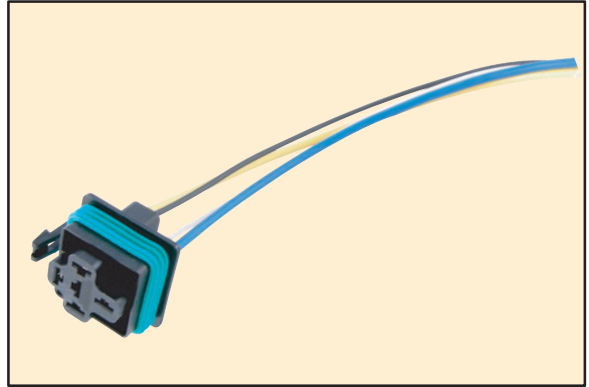

R95-190

4-Pin Weatherproof Automotive Socket w/Wire Leads

Features

- For Weatherproof R51 Series Relays
- 18 AWG Coil and 14 AWG Contacts
- 12 Inch Wire Leads

R95-191

5-Pin Weatherproof Automotive Socket w/Wire Leads

Features

- For Weatherproof R51 Series Relays
- 18 AWG Coil and 14 AWG Contacts
- 12 Inch Wire Leads